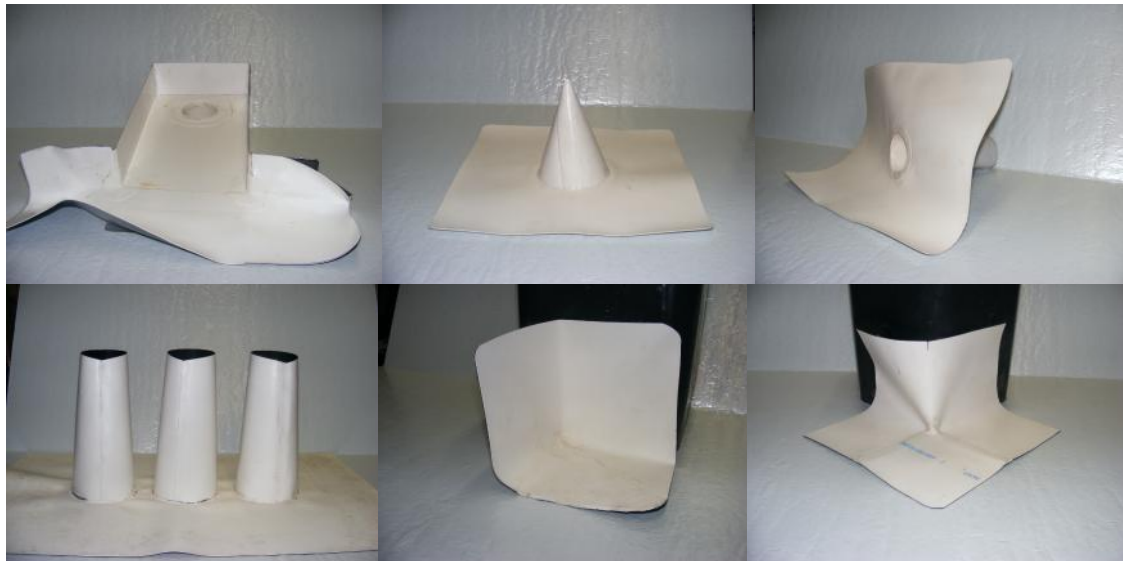

### CUSTOM FABRICATED ROOFING ACCESSORIES

**MADE YOUR WAY**

RPW Associates, Inc is pleased to announce its full custom fabricated product accessory line. All roof flashings accessories including corners are produced using a 50 mil reinforced proSeal C3 membrane for improved performance and durability. Made to your specifications, our custom fabricated accessories fit the job every time.